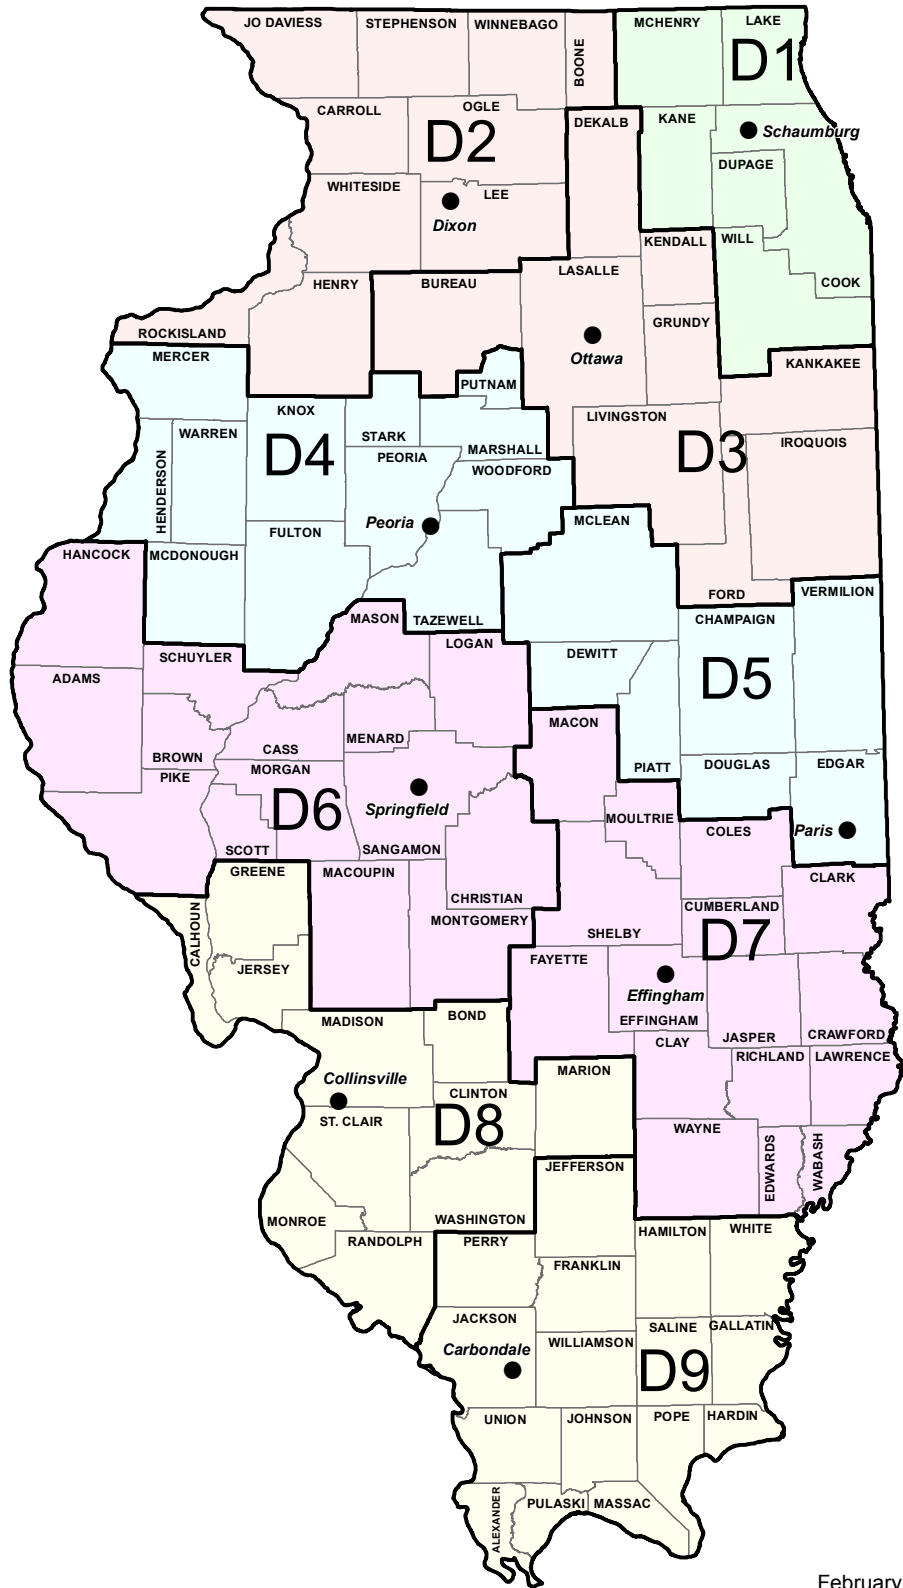

ILLINOIS DEPARTMENT OF TRANSPORTATION REGION and DISTRICT BOUNDARIES

Region 1
Anthony Quigley

DISTRICT 1
 201 WEST CENTER COURT
 SCHAUMBURG, ILLINOIS 60196-1096
 PHONE: 847/705-4000

Region 2
Kevin Marchek

DISTRICT 2
 819 DEPOT AVENUE
 DIXON, ILLINOIS 61021-3546
 PHONE: 815/284-2271

DISTRICT 3
 700 EAST NORRIS DRIVE
 OTTAWA, ILLINOIS 61350-1628
 PHONE: 815/434-6131

Region 3
Kensil Garnett

DISTRICT 4
 401 MAIN STREET
 PEORIA, ILLINOIS 61602-1111
 PHONE: 309/671-3333

DISTRICT 5
 13473 IL HWY. 133
 P.O. BOX 610
 PARIS, ILLINOIS 61944-0610
 PHONE: 217/465-4181

Region 4
Jeff South

DISTRICT 6
 126 EAST ASH STREET
 SPRINGFIELD, ILLINOIS 62704-4792
 PHONE: 217/782-7301

DISTRICT 7
 400 WEST WABASH
 EFFINGHAM, ILLINOIS 62401-2699
 PHONE: 217/342-3951

Region 5
Jeffrey Keirn

DISTRICT 8
 1102 EASTPORT PLAZA DRIVE
 COLLINSVILLE, ILLINOIS 62234-6198
 PHONE: 618/346-3100

DISTRICT 9
 STATE TRANSPORTATION BUILDING
 P.O. BOX 100
 CARBONDALE, ILLINOIS 62903-0100
 PHONE: 618/549-2171