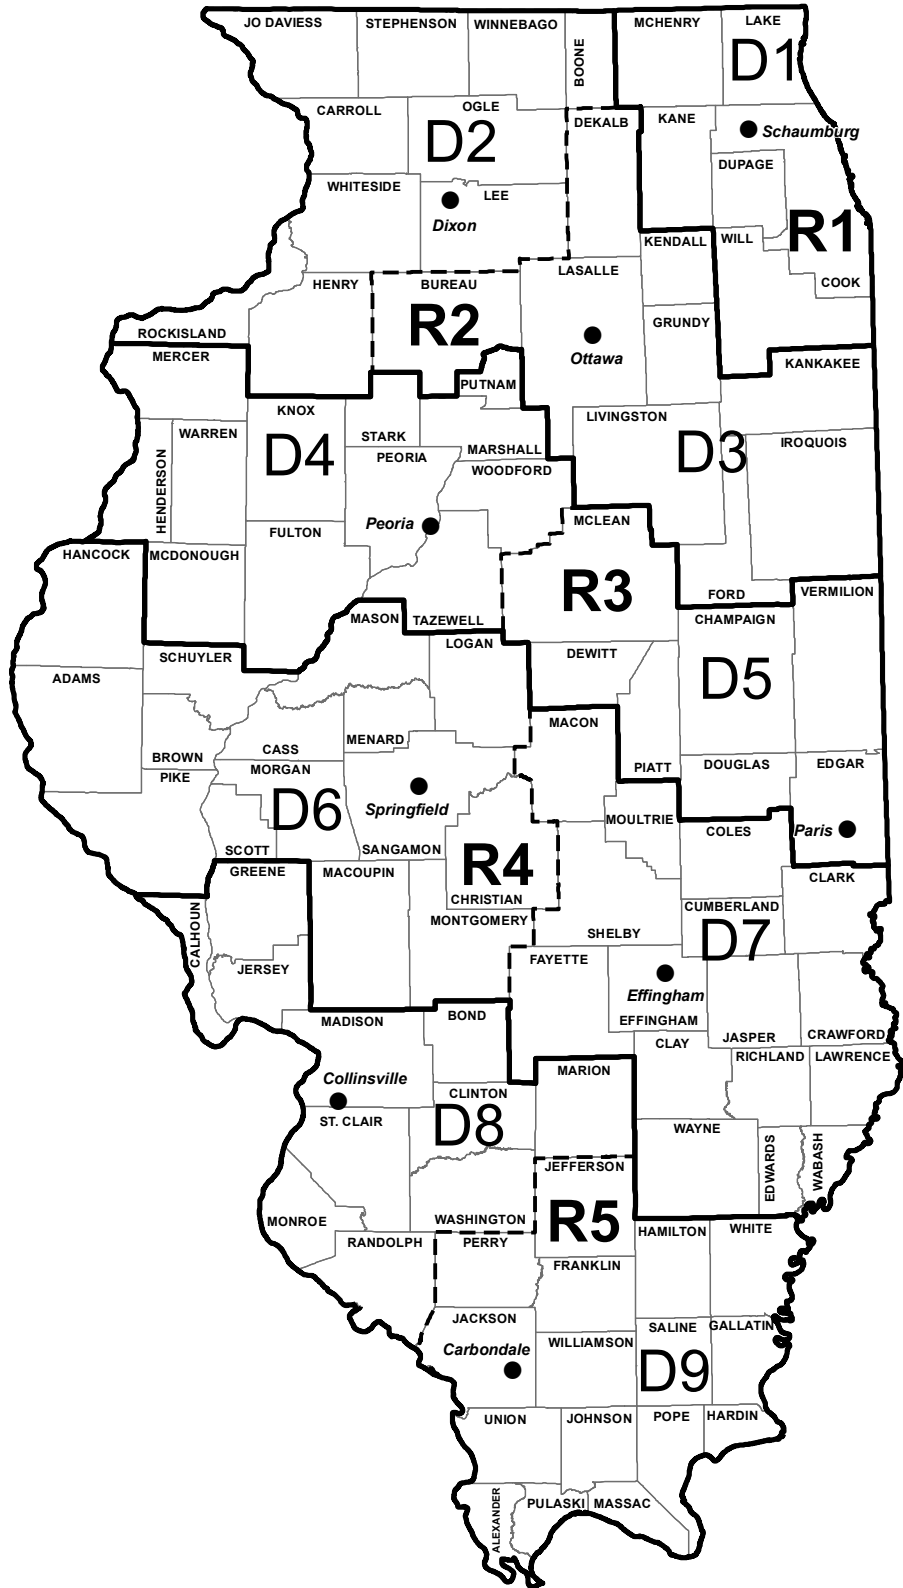

ILLINOIS DEPARTMENT OF TRANSPORTATION REGION and DISTRICT BOUNDARIES

Region 1

Anthony Quigley

DISTRICT 1

201 WEST CENTER COURT
SCHAUMBURG, ILLINOIS 60196-1096
PHONE: 847/705-4000

Region 2

Masood Ahmad

DISTRICT 2

819 DEPOT AVENUE
DIXON, ILLINOIS 61021-3546
PHONE: 815/284-2271

DISTRICT 3

700 EAST NORRIS DRIVE
OTTAWA, ILLINOIS 61350-1628
PHONE: 815/434-6131

Region 3

Kensil Garnett

DISTRICT 4

401 MAIN STREET
PEORIA, ILLINOIS 61602-1111
PHONE: 309/671-3333

DISTRICT 5

13473 IL HWY. 133
P.O. BOX 610
PARIS, ILLINOIS 61944-0610
PHONE: 217/465-4181

Region 4

Jeffrey Myers

DISTRICT 6

126 EAST ASH STREET
SPRINGFIELD, ILLINOIS 62704-4792
PHONE: 217/782-7301

DISTRICT 7

400 WEST WABASH
EFFINGHAM, ILLINOIS 62401-2699
PHONE: 217/342-3951

Region 5

Keith Roberts (Acting)

DISTRICT 8

1102 EASTPORT PLAZA DRIVE
COLLINSVILLE, ILLINOIS 62234-6198
PHONE: 618/346-3100

DISTRICT 9

STATE TRANSPORTATION BUILDING
P.O. BOX 100
CARBONDALE, ILLINOIS 62903-0100
PHONE: 618/549-2171

May 2019