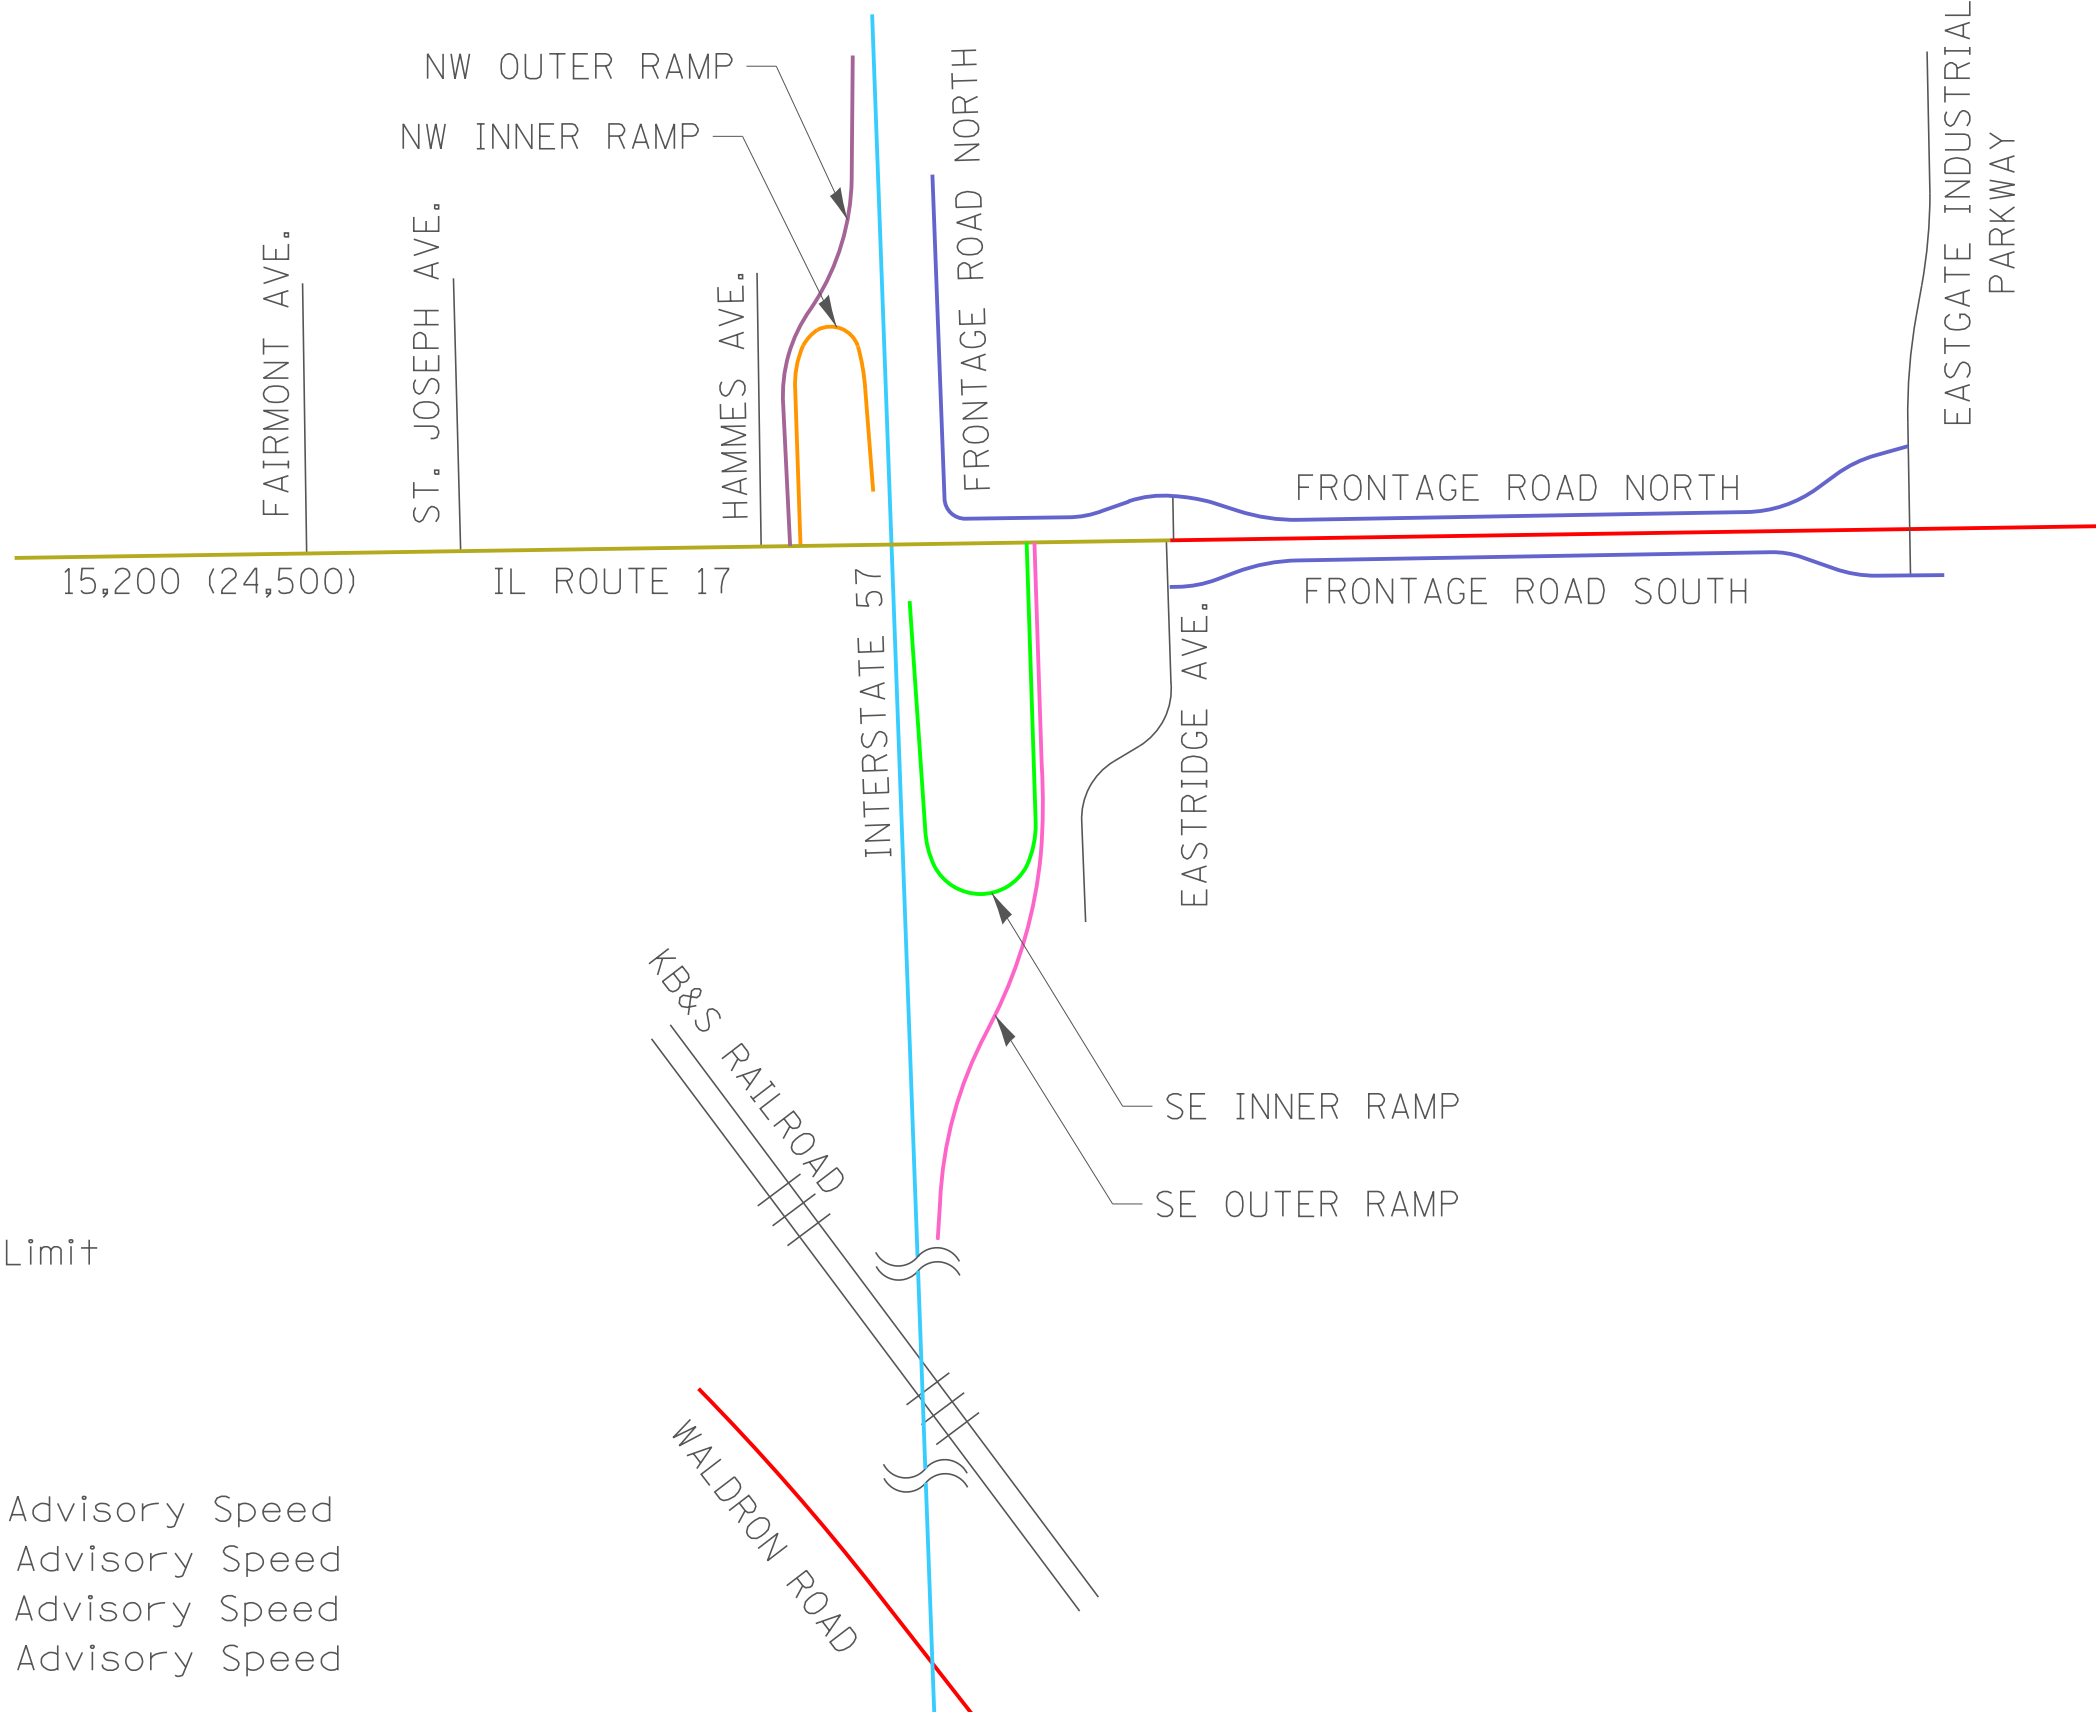

INTERSTATE 57 SPEED LIMITS

LEGEND

Existing Speed Limit

- 20 MPH
- 30 MPH
- 40 MPH
- 70 MPH
- 15 MPH Advisory Speed
- 20 MPH Advisory Speed
- 35 MPH Advisory Speed
- 50 MPH Advisory Speed