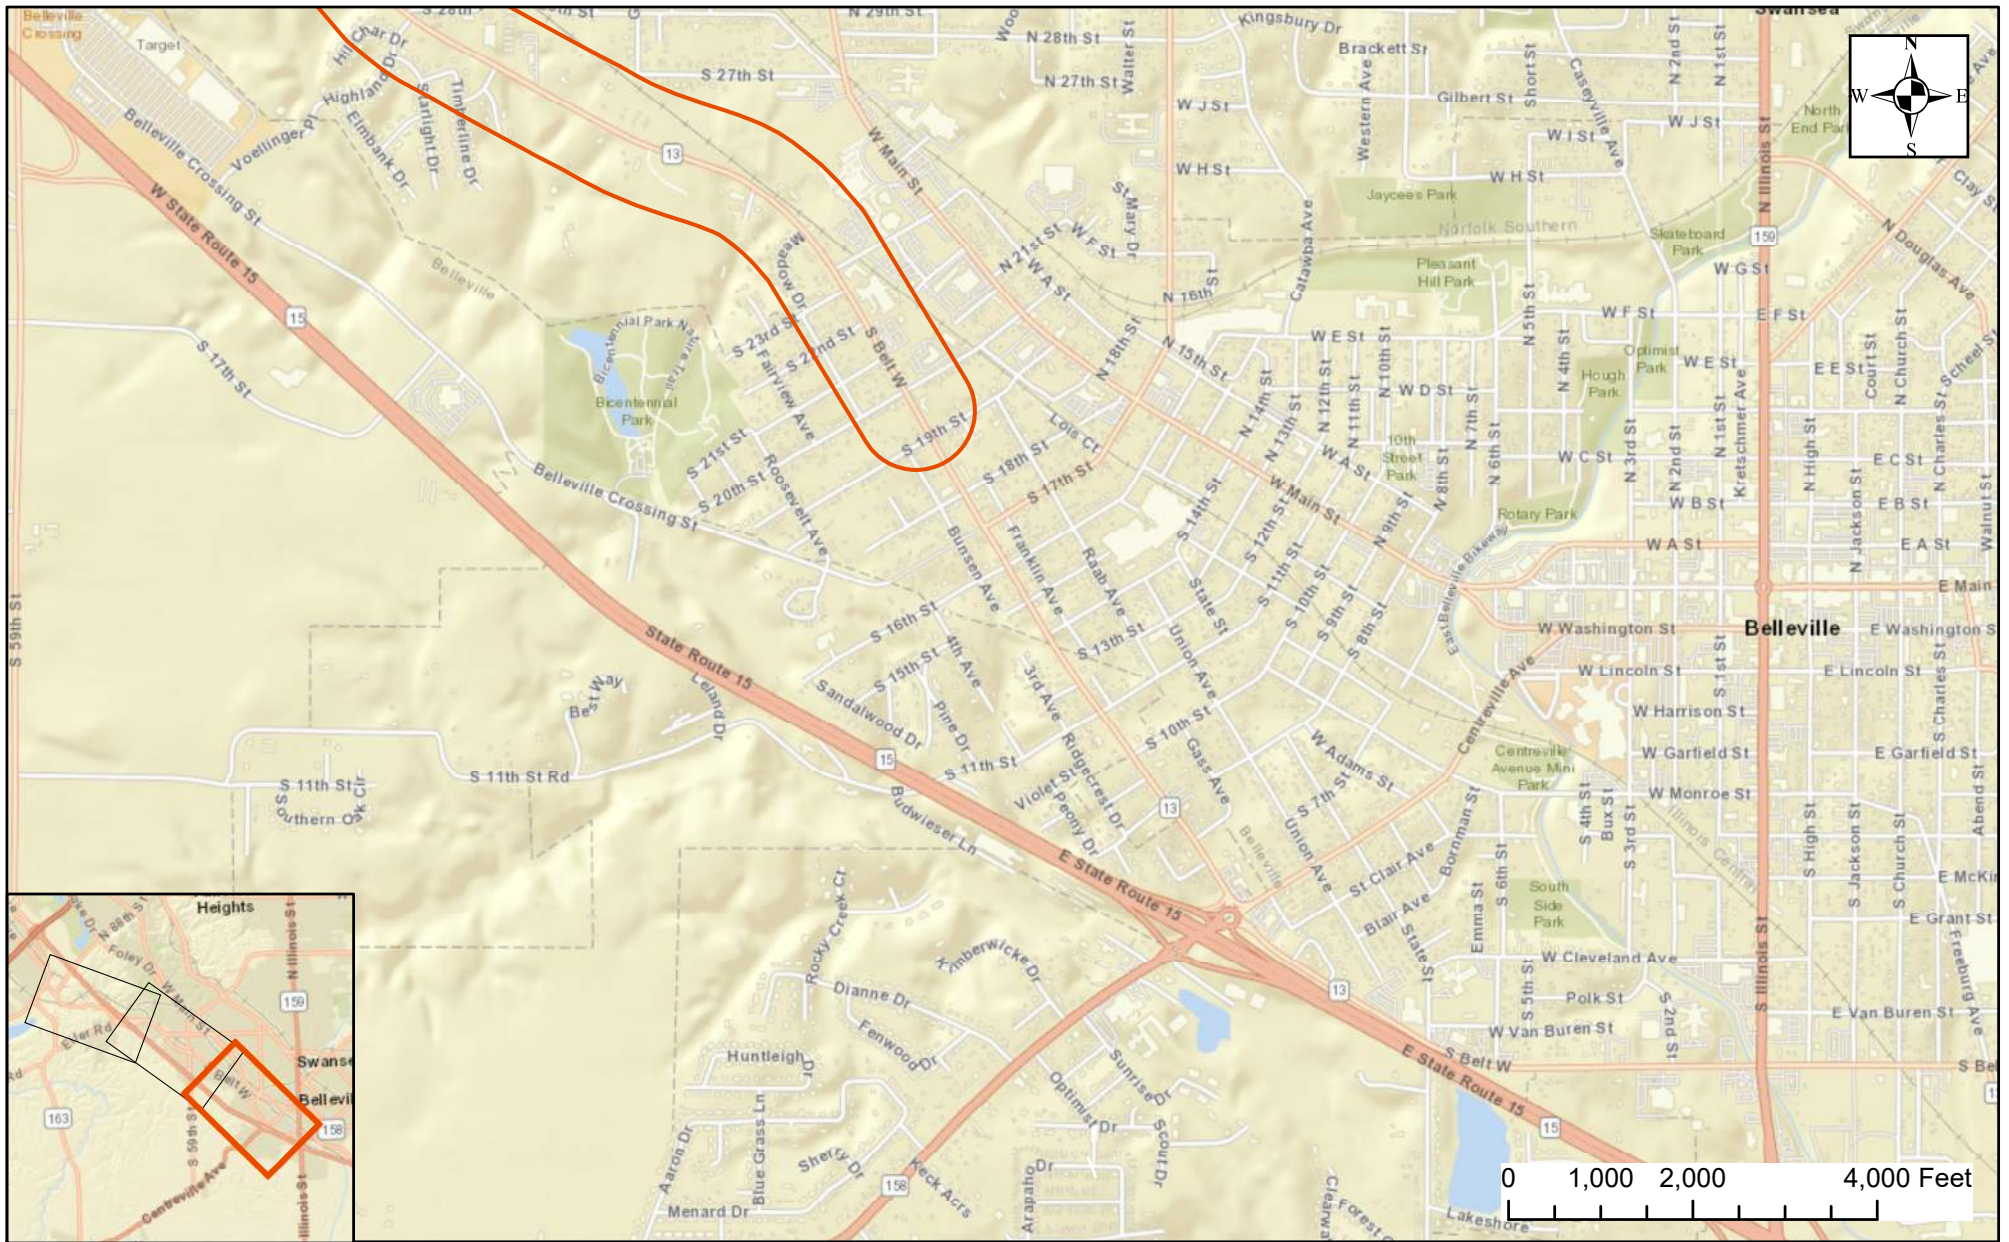

 Illinois Department of Transportation

LOCATION MAP

Legend
 IL Route 13

April 2024

ILLINOIS ROUTE 13 IMPROVEMENTS

1 inch = 2,000 feet

FIGURE 2

Legend

 IL Route 13

LOCATION MAP

April 2024

ILLINOIS ROUTE 13 IMPROVEMENTS

1 inch = 2,000 feet

FIGURE 2

Legend

 IL Route 13

LOCATION MAP

April 2024

ILLINOIS ROUTE 13 IMPROVEMENTS

1 inch = 2,000 feet

FIGURE 2