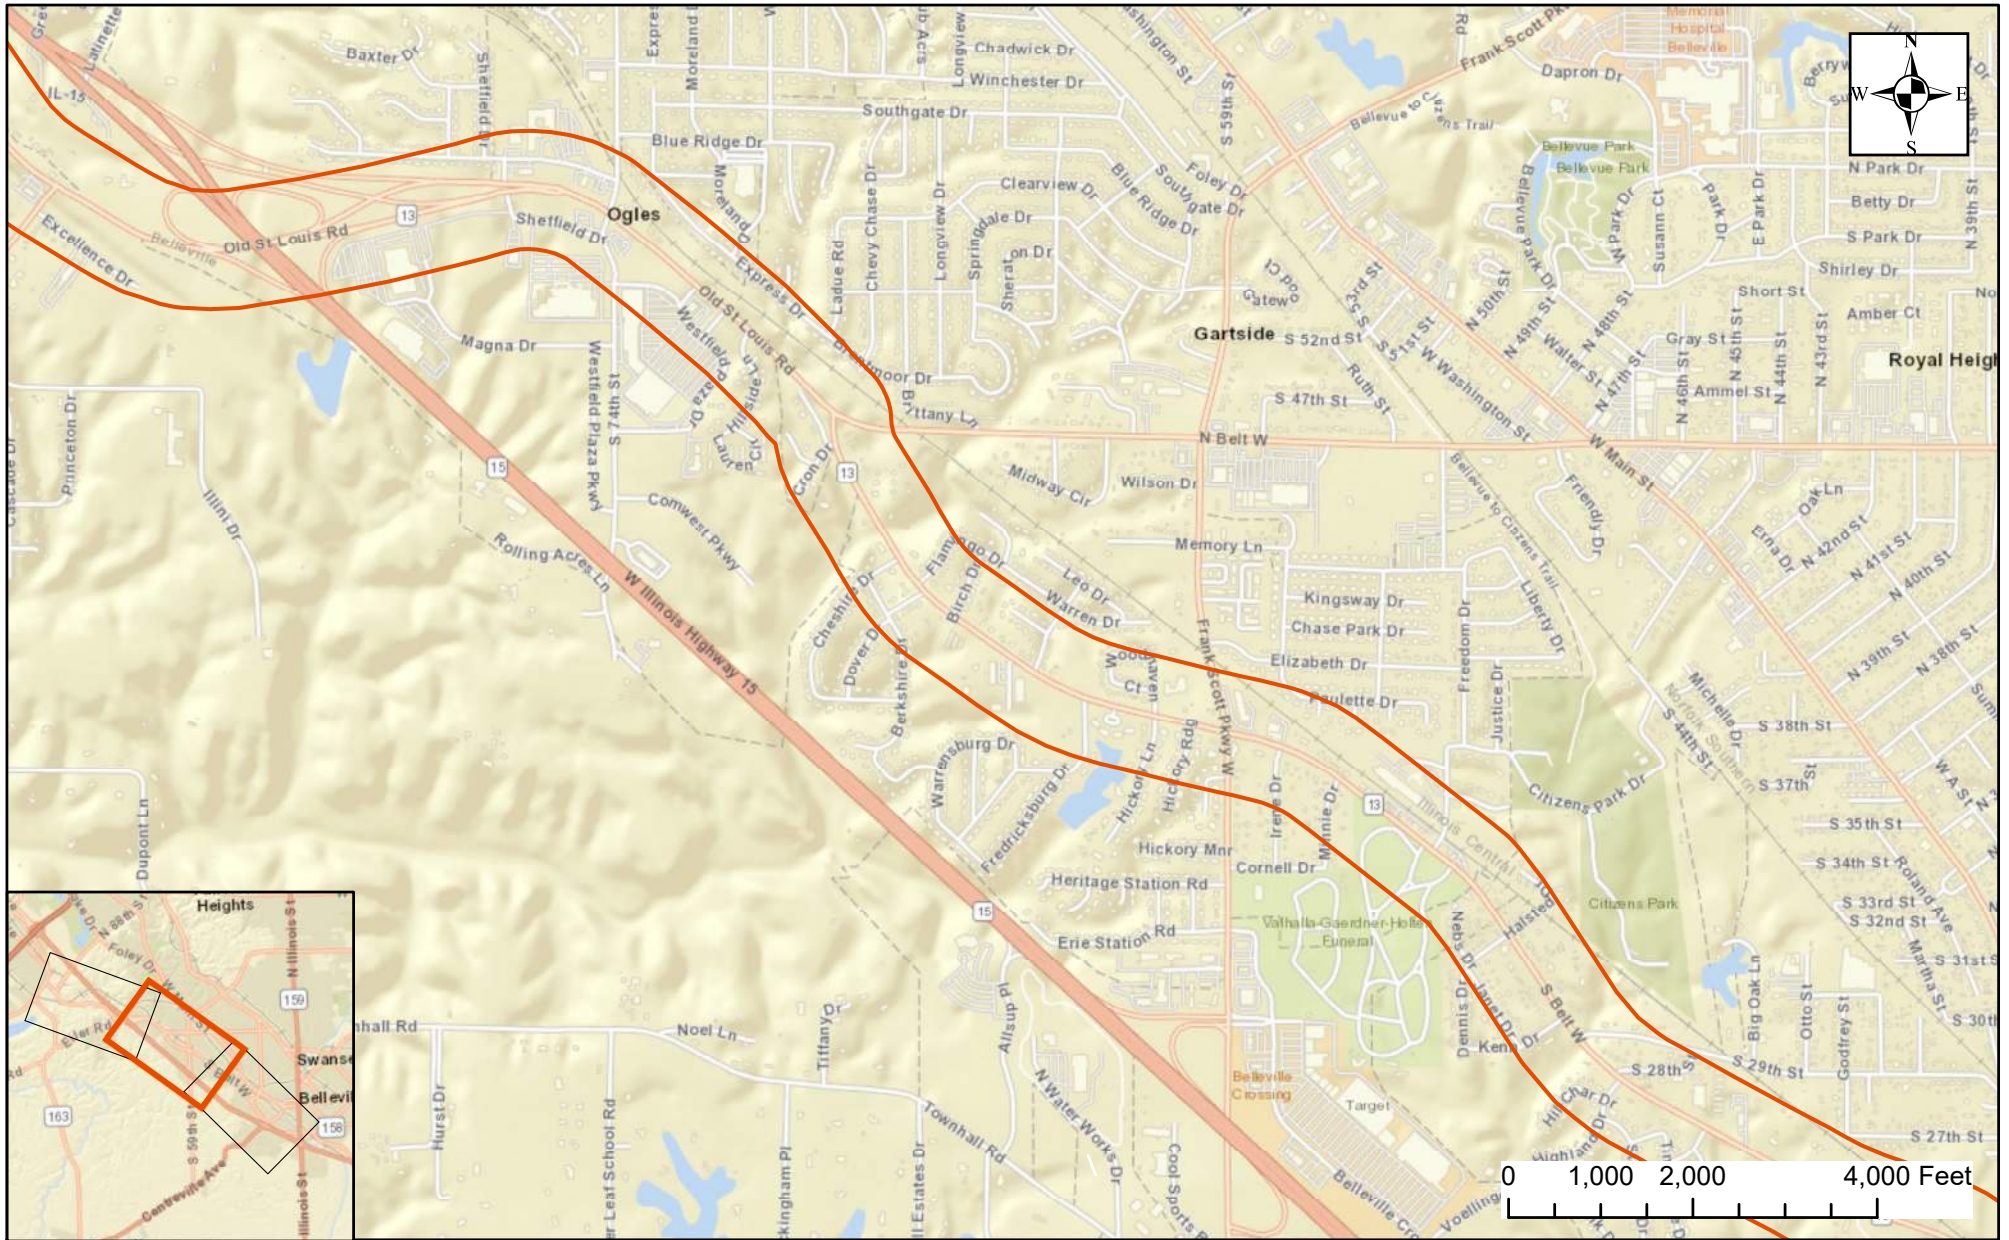

 Illinois Department of Transportation

LOCATION MAP

Legend
 IL Route 13

April 2024

ILLINOIS ROUTE 13 IMPROVEMENTS

1 inch = 2,000 feet

FIGURE 2

Legend

 IL Route 13

LOCATION MAP

April 2024

ILLINOIS ROUTE 13 IMPROVEMENTS

1 inch = 2,000 feet

FIGURE 2

Legend

 IL Route 13

LOCATION MAP

April 2024

ILLINOIS ROUTE 13 IMPROVEMENTS

1 inch = 2,000 feet

FIGURE 2