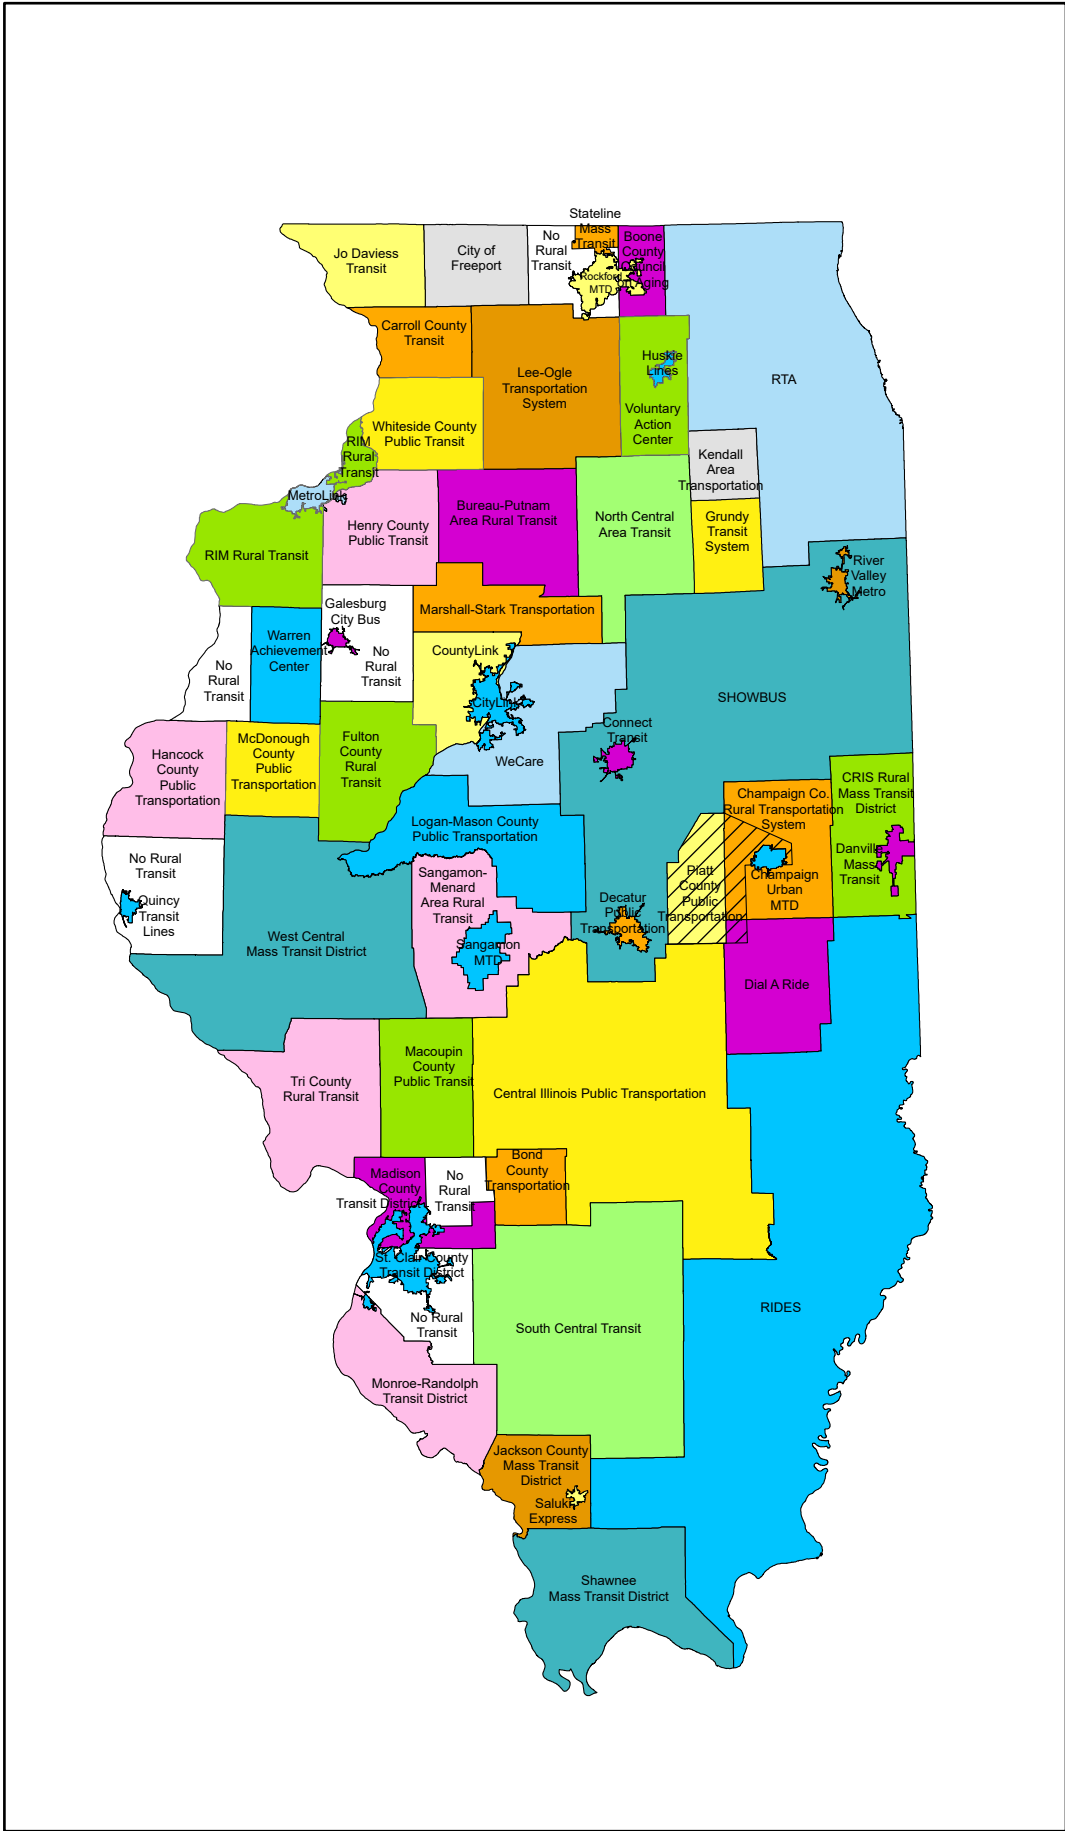

Illinois Transit System

Legend

Transit Coverage Areas

- Bond County Transportation
- Boone County Council on Aging
- Bureau-Putnam Area Rural Transit
- CRIS Rural Mass Transit District
- Carroll County Transit
- Central Illinois Public Transportation
- Champaign County Rural Transportation System
- Champaign Urban MTD
- City of Freeport
- CityLink
- Connect Transit
- CountyLink
- Danville Mass Transit
- Decatur Public Transportation
- Dial A Ride
- Fulton County Rural Transit
- Galesburg City Bus
- Go West
- Grundy Transit System
- Hancock County Public Transportation
- Henry County Public Transit
- Huskie Lines
- Jackson County Mass Transit District
- Jo Daviess Transit
- Kendall Area Transportation
- Lee-Ogle Transportation System
- Logan-Mason County Public Transportation
- Macoupin County Public Transit
- Madison County Transit District
- Marshall-Stark Transportation
- McDonough County Public Transportation
- MetroLink
- Monroe-Randolph Transit District
- No Rural Transit
- North Central Area Transit
- Piatt County Public Transportation
- Piatt Contiguous Service Area
- Quincy Transit Lines
- RIDES
- RIM Rural Transit
- RTA
- RTS
- River Valley Metro
- Rockford MTD
- SHOWBUS
- Saluki Express
- Sangamon MTD
- Sangamon-Menard Area Rural Transit
- Shawnee Mass Transit District
- South Central Transit
- St. Clair County Transit District
- Stateline Mass Transit
- Tri County Rural Transit
- Voluntary Action Center
- Warren Achievement Center
- WeCare
- West Central Mass Transit District
- Whiteside County Public Transit